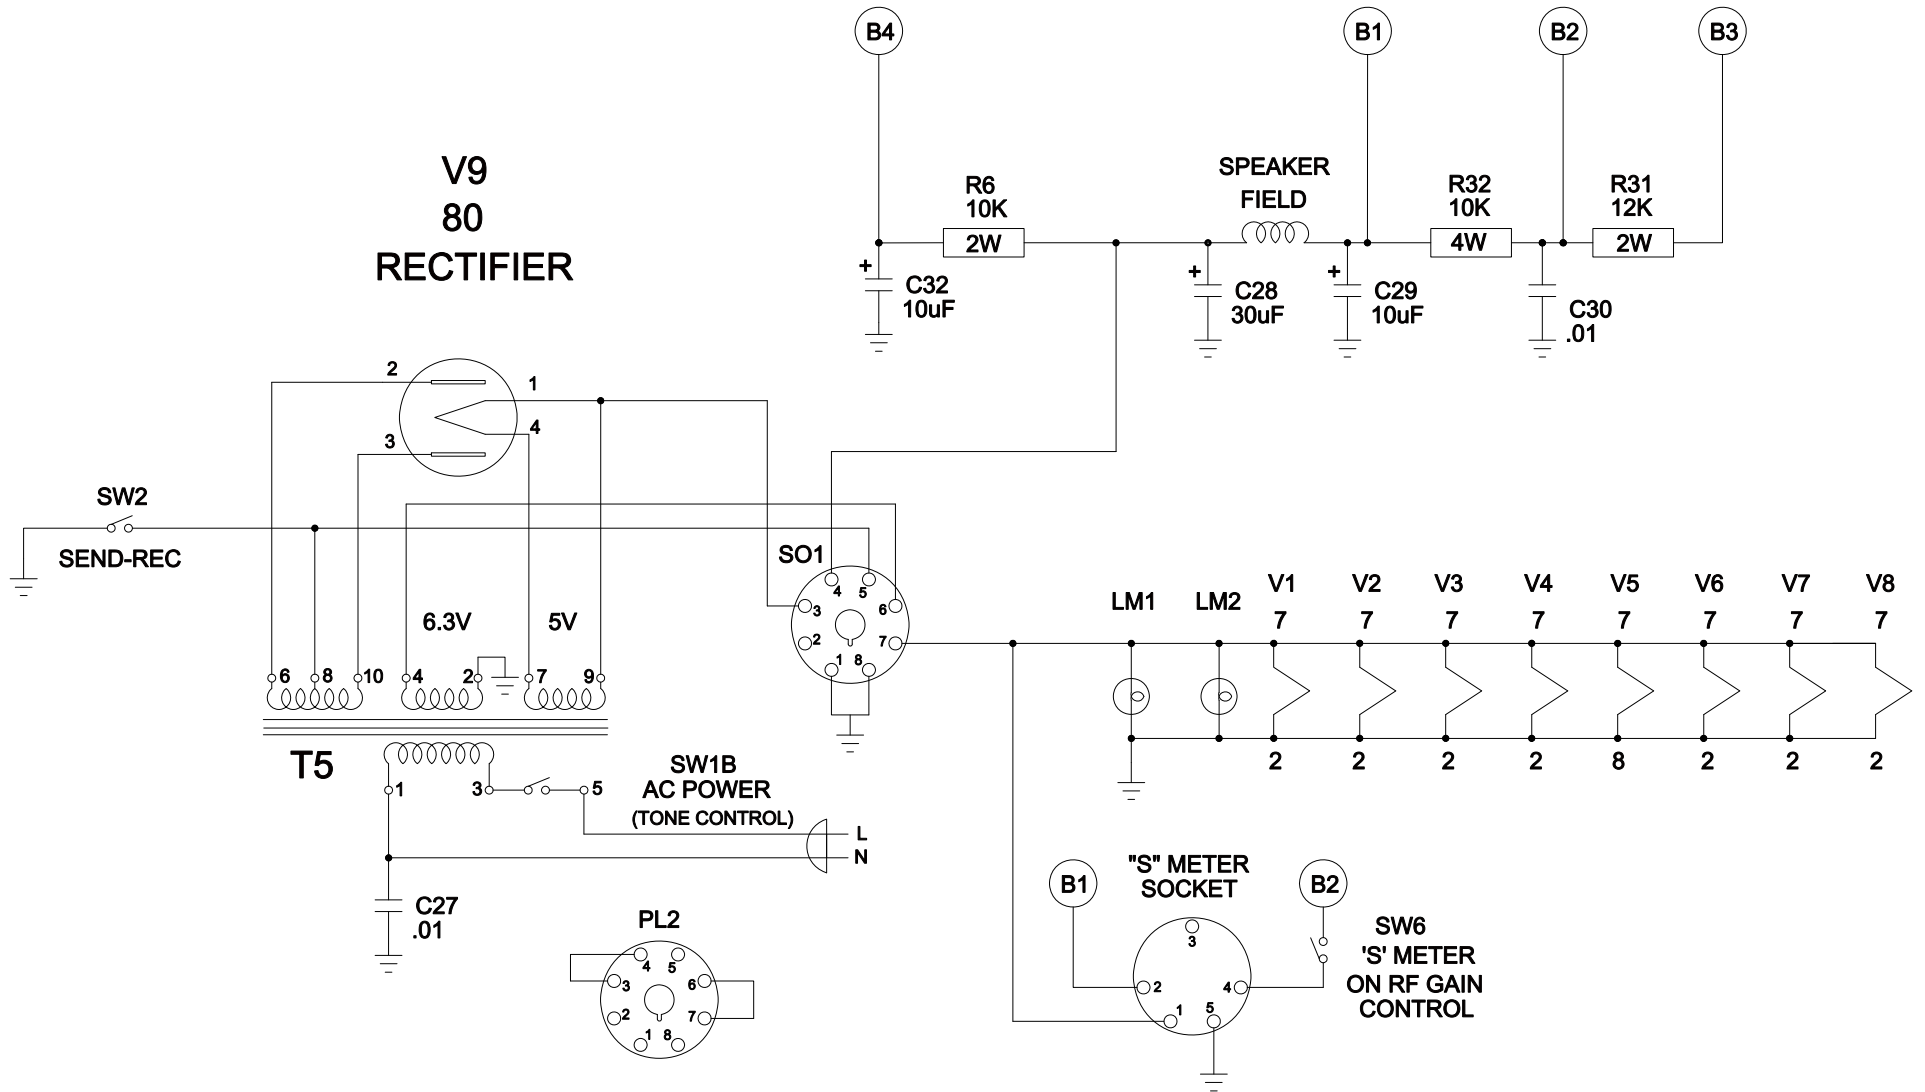

HALLICRAFTERS S20-R SKY CHAMPION POWER SUPPLY

UNLESS OTHERWISE INDICATED ALL RESISTORS ARE 0.5 WATT, ALL CAPACITORS IN uF