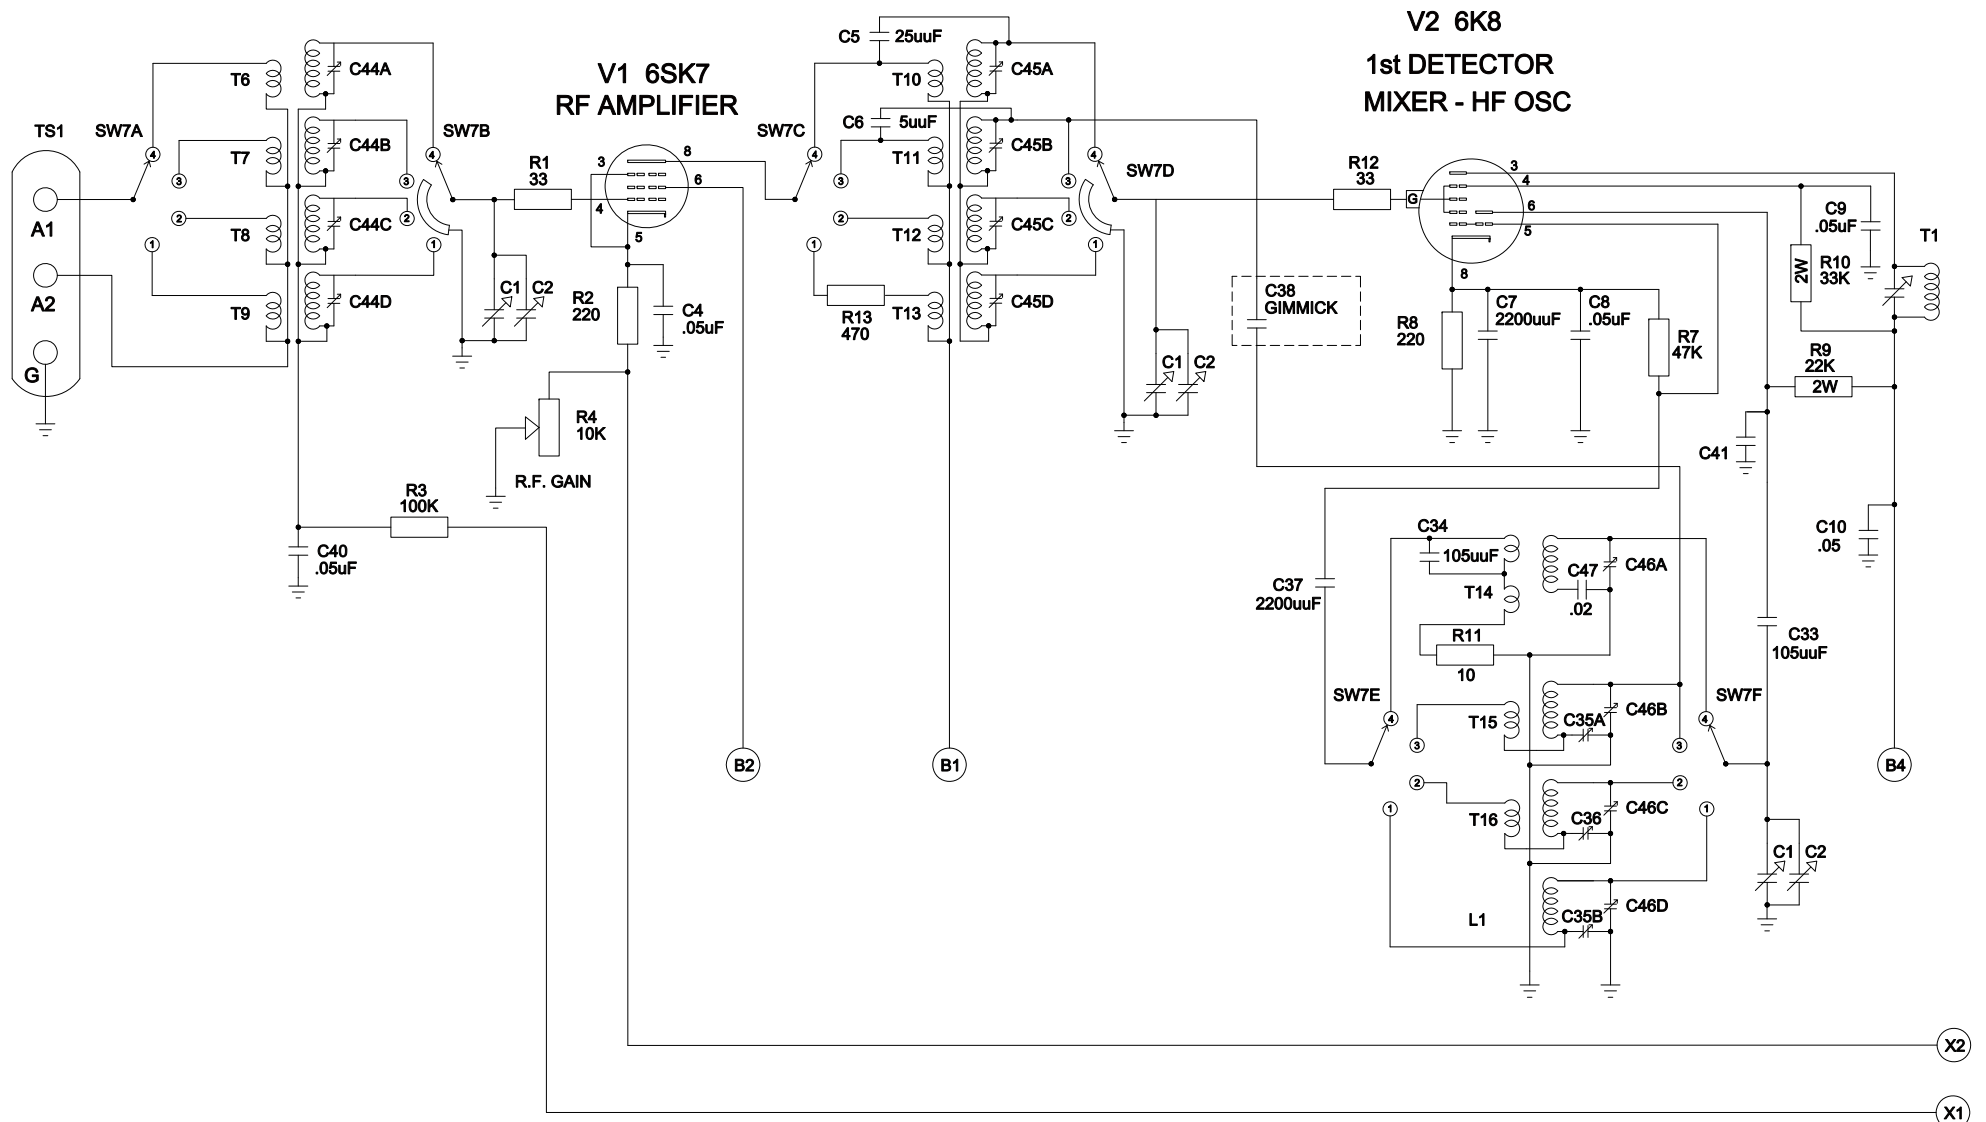

# HALLICRAFTERS S20-R SKY CHAMPION RF, 1st DET, MIXER AND OSC

UNLESS OTHERWISE INDICATED ALL RESISTORS ARE 0.5 WATT, ALL CAPACITORS IN uF