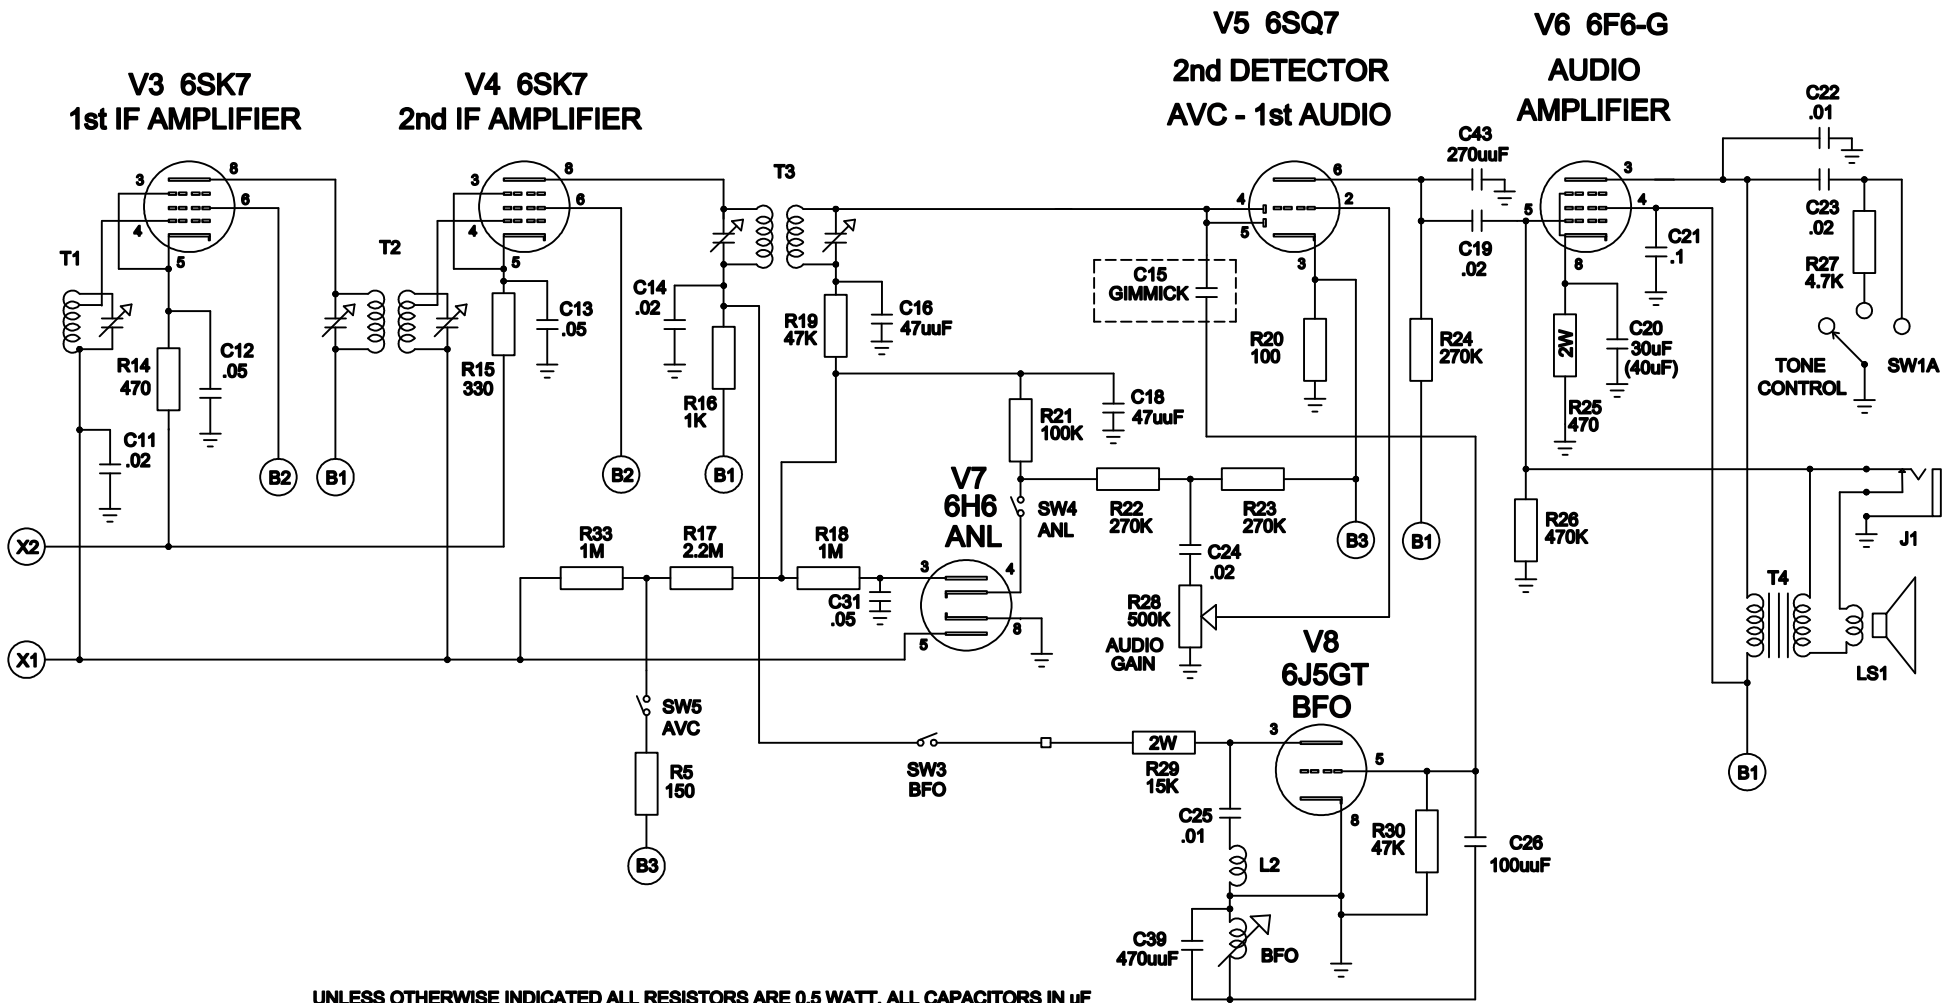

HALLICRAFTERS S20-R SKY CHAMPION IF, AUDIO, ANL, BFO